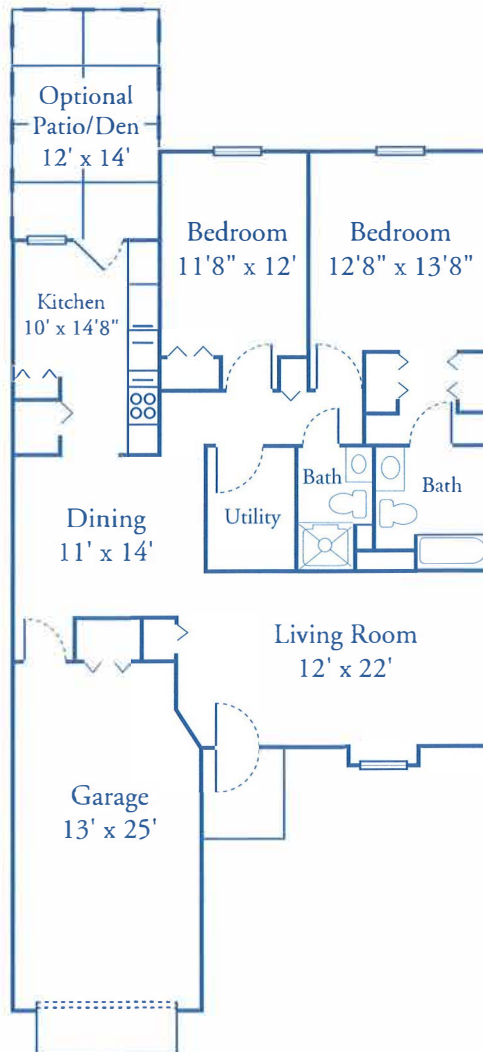

ROBIN RUN VILLAGE GARDEN HOMES

GOLD FINCH

One Bedroom, One Bath Garden Home w/Den or Patio and One Car Garage 1,065 Sq Ft. Base Plan - 1,250 Sq. Ft. w/Den

***Starting at \$2,400**

ROBIN RUN VILLAGE GARDEN HOMES

THE MEADOWLARK

Two-bedroom, Two Bath Garden Home w/
Optional Den or Patio and One or Two Car Garage
1,250 Sq. Ft. Base Plan

***Starting at \$2,400**

ROBIN RUN VILLAGE GARDEN HOMES

HUMMINGBIRD

One-bedroom, One Bath Garden Home w/
Optional Den or Patio and One Car Garage
1,133 Sq. Ft. w/ Optional Den

***Starting at \$2,300**

ROBIN RUN VILLAGE GARDEN HOMES

MOCKINGBIRD

Two-bedroom, Two Bath Garden Home w/
Optional Den or Patio and One or Two Car Garage
1,165 Sq. Ft. Base Plan or 1,360 Sq. Ft. w/ Den

***Starting at \$2,600**