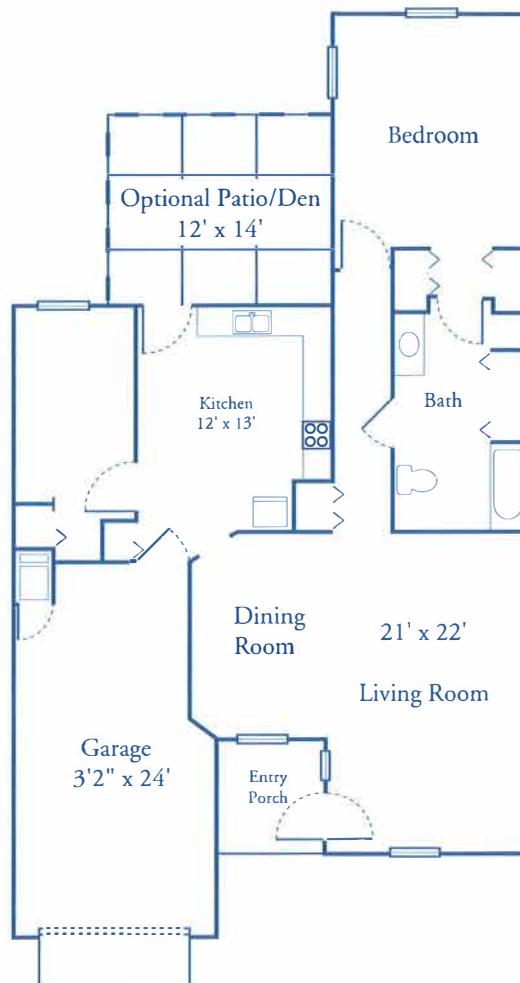

ROBIN RUN VILLAGE GARDEN HOMES

GOLD FINCH

One Bedroom, One Bath Garden Home w/Den or Patio and One Car Garage 1,065 Sq Ft. Base Plan - 1,250 Sq. Ft. w/Den

***Starting at \$2,400**

ROBIN RUN VILLAGE GARDEN HOMES

THE MEADOWLARK

Two-bedroom, Two Bath Garden Home w/
Optional Den or Patio and One or Two Car Garage
1,250 Sq. Ft. Base Plan

***Starting at \$2,400**

ROBIN RUN VILLAGE GARDEN HOMES

HUMMINGBIRD

One-bedroom, One Bath Garden Home w/
Optional Den or Patio and One Car Garage
1,133 Sq. Ft. w/ Optional Den

***Starting at \$2,300**

ROBIN RUN VILLAGE GARDEN HOMES

MOCKINGBIRD

Two-bedroom, Two Bath Garden Home w/
Optional Den or Patio and One or Two Car Garage
1,165 Sq. Ft. Base Plan or 1,360 Sq. Ft. w/ Den

***Starting at \$2,600**