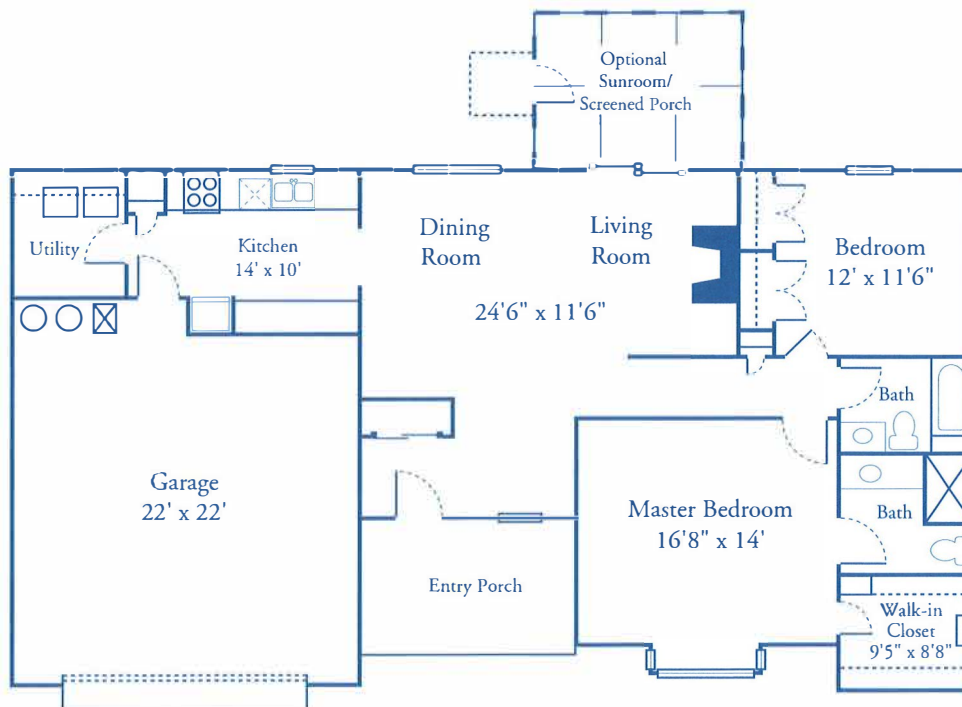

ROBIN RUN VILLAGE GARDEN HOMES

THE CARDINAL

Two-bedroom, Two Bath Garden Home w/ Den or Patio and One or Two Car Garage 1,330 Sq. Ft. Base Plan or 1,360 Sq. Ft. w/ Sun Room

***Starting at \$2,600**

ROBIN RUN VILLAGE GARDEN HOMES

THE BIRCH

Two-bedroom, Two Bath Garden Home w/ Two Car
Garage 1,470 Sq. Ft.

***Starting at \$2,800**

ROBIN RUN VILLAGE GARDEN HOMES

THE POPLAR

Two-bedroom, Two Bath Garden Home w/ Patio, Screened Porch or Sun Room and One Car Garage
1,470 Sq. Ft.