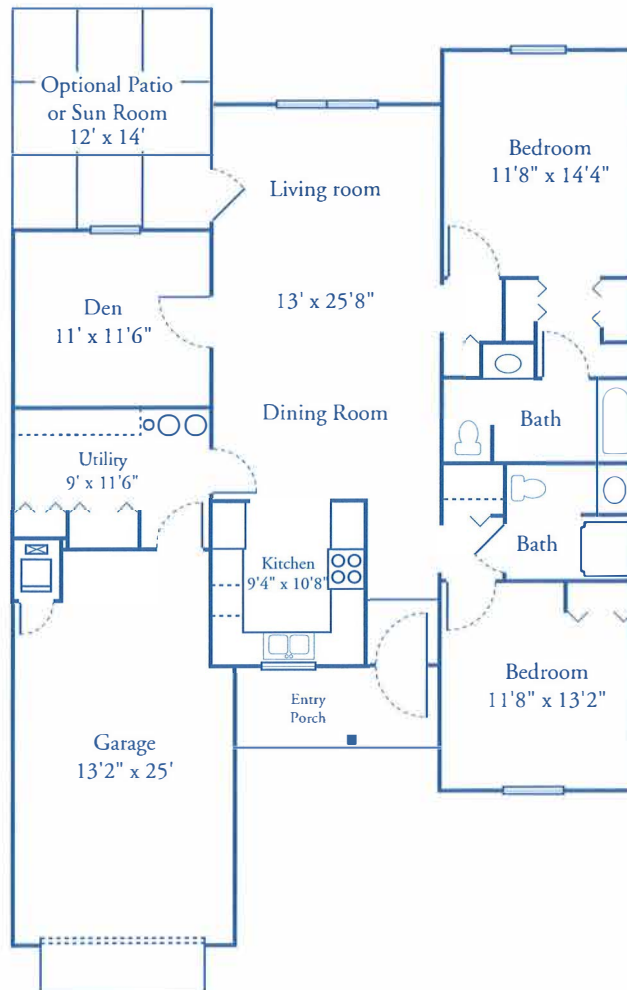

***Starting at \$2,300**

ROBIN RUN VILLAGE GARDEN HOMES

MOCKINGBIRD

Two-bedroom, Two Bath Garden Home w/
Optional Den or Patio and One or Two Car Garage
1,165 Sq. Ft. Base Plan or 1,360 Sq. Ft. w/ Den

***Starting at \$2,600**

ROBIN RUN VILLAGE GARDEN HOMES

THE CARDINAL

Two-bedroom, Two Bath Garden Home w/ Den or Patio and One or Two Car Garage 1,330 Sq. Ft. Base Plan or 1,360 Sq. Ft. w/ Sun Room

***Starting at \$2,600**

ROBIN RUN VILLAGE GARDEN HOMES

THE BIRCH

Two-bedroom, Two Bath Garden Home w/ Two Car
Garage 1,470 Sq. Ft.

***Starting at \$2,800**

ROBIN RUN VILLAGE GARDEN HOMES

THE POPLAR

Two-bedroom, Two Bath Garden Home w/ Patio, Screened Porch or Sun Room and One Car Garage
1,470 Sq. Ft.