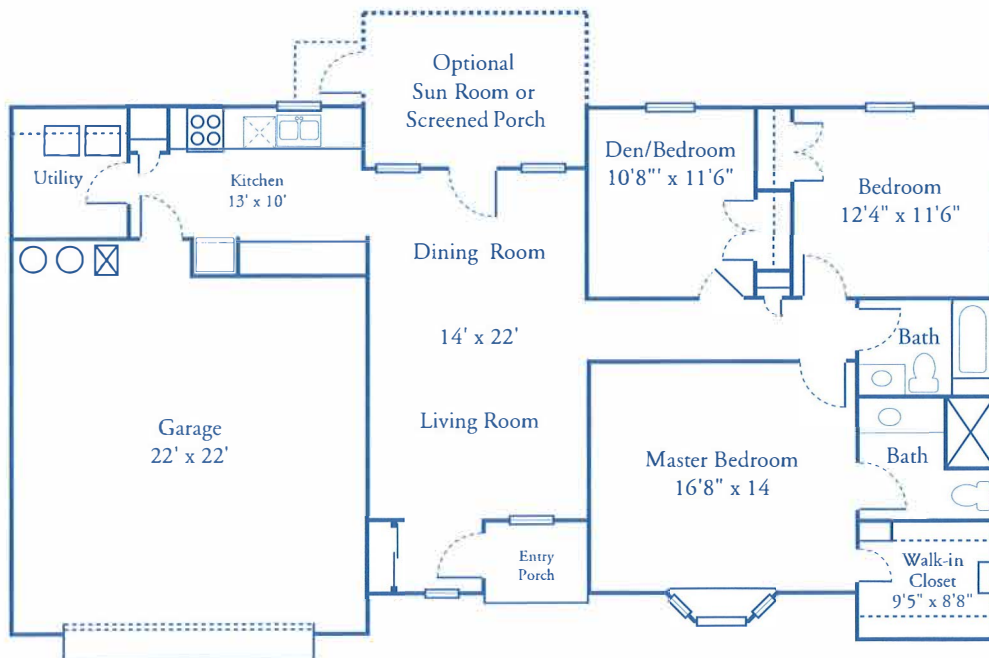

THE BIRCH

Two-bedroom, Two Bath Garden Home w/ Two Car
Garage 1,470 Sq. Ft.

***Starting at \$2,800**

ROBIN RUN VILLAGE GARDEN HOMES

THE POPLAR

Two-bedroom, Two Bath Garden Home w/ Patio, Screened Porch or Sun Room and One Car Garage
1,470 Sq. Ft.

***Starting at \$2,800**

ROBIN RUN VILLAGE GARDEN HOMES

THE ELM

Two-bedroom, Two Bath Garden Home w/ Den
and Two Car Garage 1,500 Sq. Ft.

***Starting at \$2,900**

ROBIN RUN VILLAGE GARDEN HOMES

OAK

Two bedroom, Two Bath Garden Home w/ Den and One Car Garage 1,500 Sq. Ft.