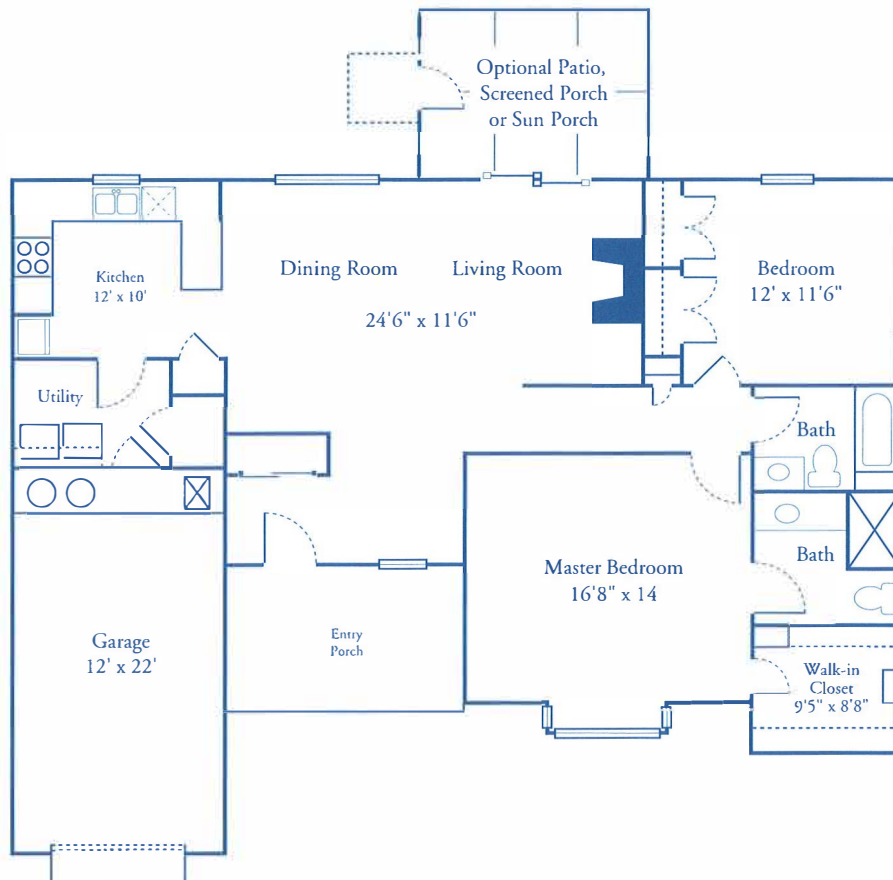

ROBIN RUN VILLAGE GARDEN HOMES

THE CARDINAL

Two-bedroom, Two Bath Garden Home w/ Den or Patio and One or Two Car Garage 1,330 Sq. Ft. Base Plan or 1,360 Sq. Ft. w/ Sun Room

***Starting at \$2,600**

ROBIN RUN VILLAGE GARDEN HOMES

THE BIRCH

Two-bedroom, Two Bath Garden Home w/ Two Car
Garage 1,470 Sq. Ft.

***Starting at \$2,800**

ROBIN RUN VILLAGE GARDEN HOMES

THE POPLAR

Two-bedroom, Two Bath Garden Home w/ Patio, Screened Porch or Sun Room and One Car Garage
1,470 Sq. Ft.

***Starting at \$2,800**

ROBIN RUN VILLAGE GARDEN HOMES

THE ELM

Two-bedroom, Two Bath Garden Home w/ Den
and Two Car Garage 1,500 Sq. Ft.

***Starting at \$2,900**

ROBIN RUN VILLAGE GARDEN HOMES

OAK

Two bedroom, Two Bath Garden Home w/ Den and One Car Garage 1,500 Sq. Ft.