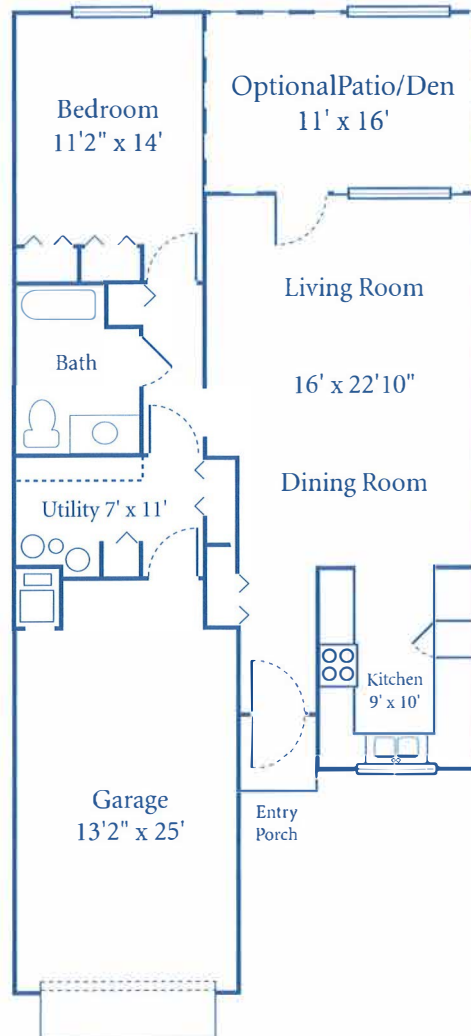

THE MEADOWLARK

Two-bedroom, Two Bath Garden Home w/
Optional Den or Patio and One or Two Car Garage
1,250 Sq. Ft. Base Plan

***Starting at \$2,400**

ROBIN RUN VILLAGE GARDEN HOMES

HUMMINGBIRD

One-bedroom, One Bath Garden Home w/
Optional Den or Patio and One Car Garage
1,133 Sq. Ft. w/ Optional Den

***Starting at \$2,300**

ROBIN RUN VILLAGE GARDEN HOMES

MOCKINGBIRD

Two-bedroom, Two Bath Garden Home w/
Optional Den or Patio and One or Two Car Garage
1,165 Sq. Ft. Base Plan or 1,360 Sq. Ft. w/ Den

***Starting at \$2,600**

THE BIRCH

Two-bedroom, Two Bath Garden Home w/ Two Car
Garage 1,470 Sq. Ft.

***Starting at \$2,800**

ROBIN RUN VILLAGE GARDEN HOMES

THE POPLAR

Two-bedroom, Two Bath Garden Home w/ Patio, Screened Porch or Sun Room and One Car Garage
1,470 Sq. Ft.