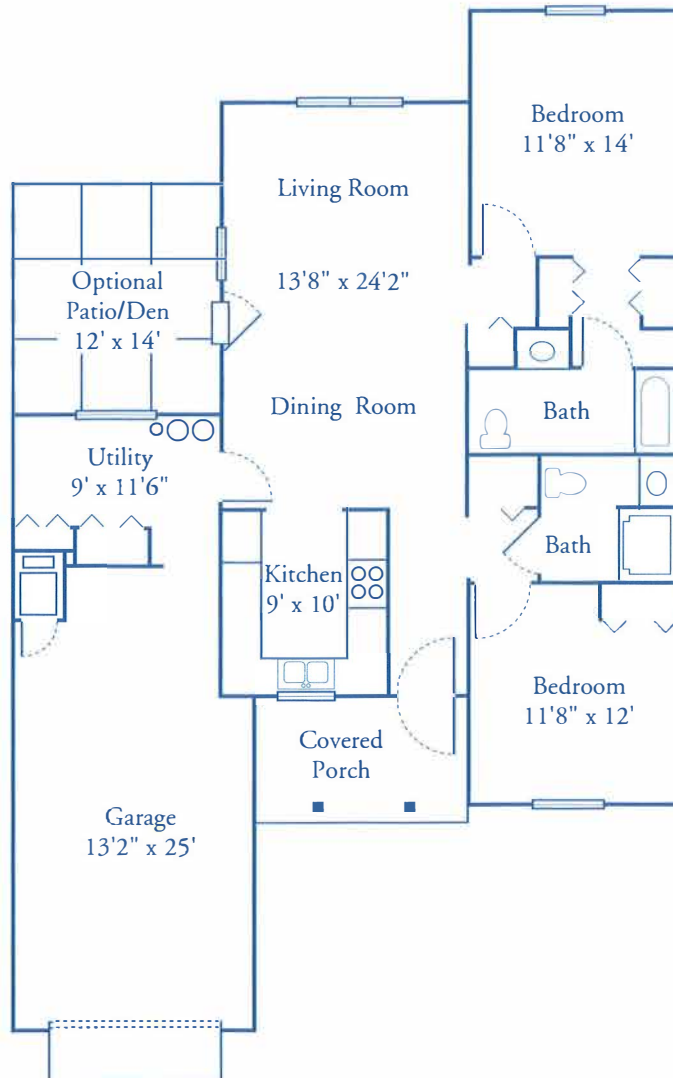

***Starting at \$2,300**

ROBIN RUN VILLAGE GARDEN HOMES

MOCKINGBIRD

Two-bedroom, Two Bath Garden Home w/
Optional Den or Patio and One or Two Car Garage
1,165 Sq. Ft. Base Plan or 1,360 Sq. Ft. w/ Den

***Starting at \$2,600**

ROBIN RUN VILLAGE GARDEN HOMES

THE CARDINAL

Two-bedroom, Two Bath Garden Home w/ Den or Patio and One or Two Car Garage 1,330 Sq. Ft. Base Plan or 1,360 Sq. Ft. w/ Sun Room

***Starting at \$2,600**

ROBIN RUN VILLAGE GARDEN HOMES

THE BIRCH

Two-bedroom, Two Bath Garden Home w/ Two Car
Garage 1,470 Sq. Ft.

***Starting at \$2,800**

ROBIN RUN VILLAGE GARDEN HOMES

THE POPLAR

Two-bedroom, Two Bath Garden Home w/ Patio, Screened Porch or Sun Room and One Car Garage
1,470 Sq. Ft.