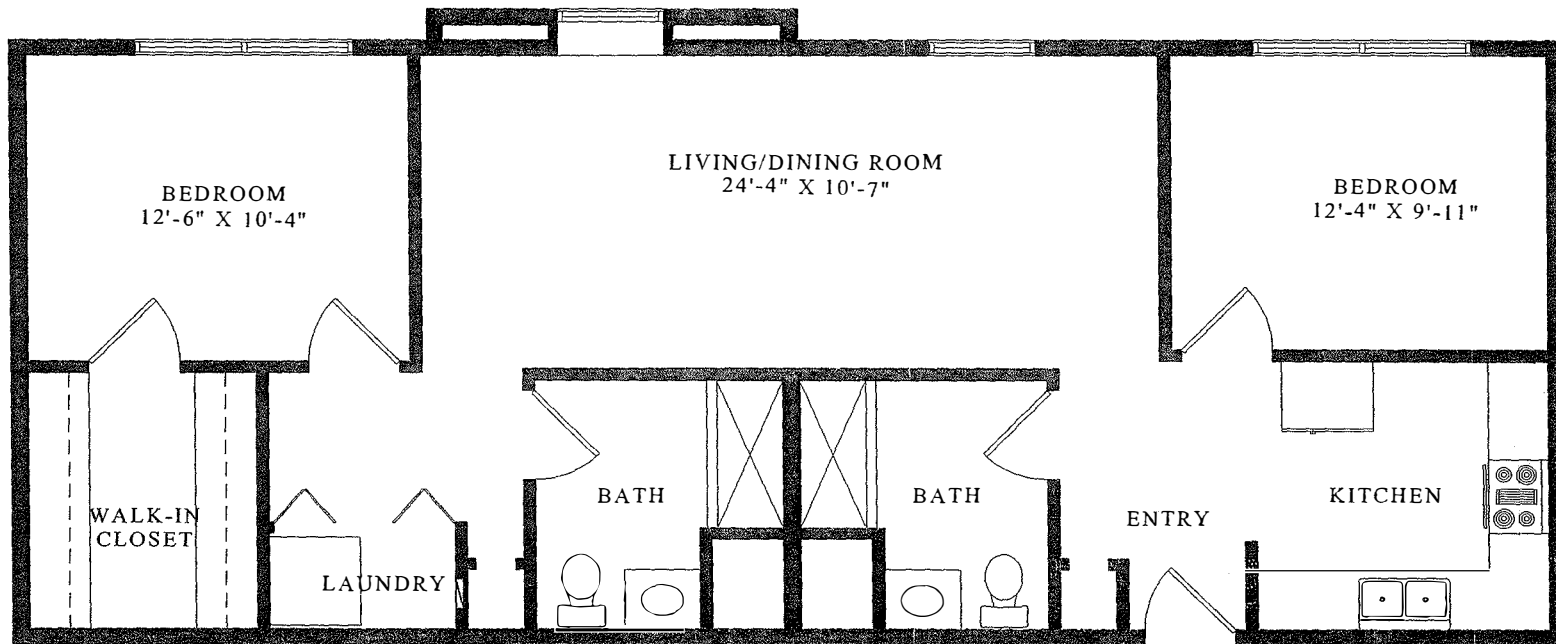

ROBIN RUN VILLAGE

SENIOR LIVING

CHESTNUT

One-Bedroom, One Bath

601 Sq. Ft.

*Starting at \$2,200

ROBIN RUN VILLAGE

SENIOR LIVING

DOGWOOD

One Bedroom, One Bath Apartment

484 Sq. Ft.

***Starting at \$1,800**

ROBIN RUN VILLAGE

SENIOR LIVING

ELM

Studio: 384 Sq. Ft.

***Starting at \$1,500**

ROBIN RUN VILLAGE

SENIOR LIVING

Apartment 397-399

Two bedroom, Two bath Apartment

973 Sq. Ft.