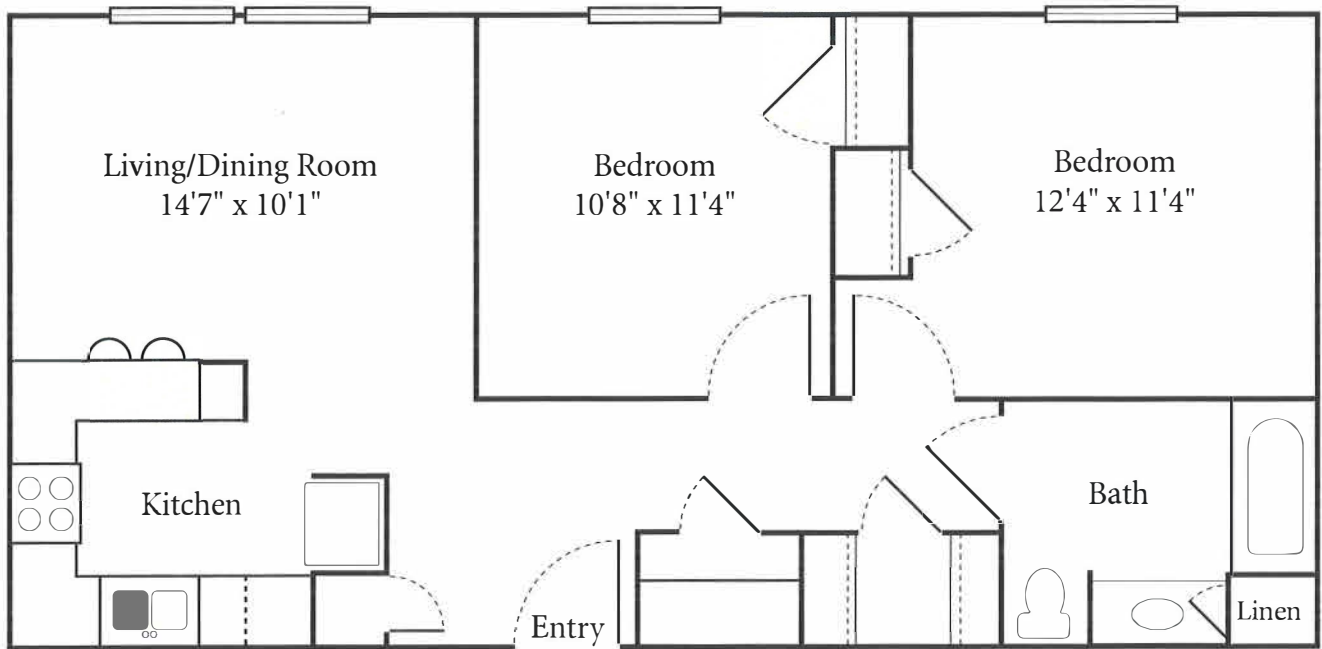

ASH

Two-Bedroom, Two Bath

918 Sq. Ft.

***Starting at \$3,100**

ROBIN RUN VILLAGE

SENIOR LIVING

GINGER TREE

Two-Bedroom, Two Bath

918 Sq. Ft.

***Starting at \$2,700**

ROBIN RUN VILLAGE

SENIOR LIVING

BEECH

Two-Bedroom, One Bath

801 Sq. Ft.

***Starting at \$2,600**

ROBIN RUN VILLAGE

SENIOR LIVING

CHESTNUT

One-Bedroom, One Bath

601 Sq. Ft.

*Starting at \$2,200

ROBIN RUN VILLAGE

SENIOR LIVING

DOGWOOD

One Bedroom, One Bath Apartment

484 Sq. Ft.

***Starting at \$1,800**

ROBIN RUN VILLAGE

SENIOR LIVING

ELM

Studio: 384 Sq. Ft.