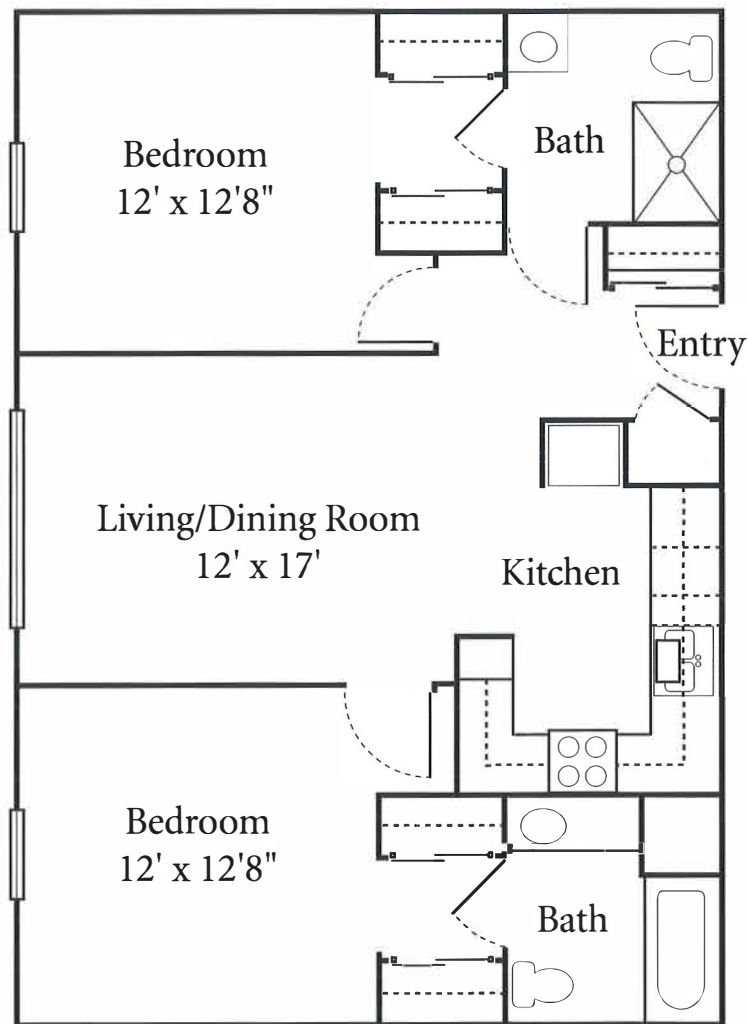

ASH

Two-Bedroom, Two Bath

918 Sq. Ft.

***Starting at \$3,100**

ROBIN RUN VILLAGE

SENIOR LIVING

GINGER TREE

Two-Bedroom, Two Bath

918 Sq. Ft.

***Starting at \$2,700**

ROBIN RUN VILLAGE

SENIOR LIVING

BEECH

Two-Bedroom, One Bath

801 Sq. Ft.

***Starting at \$2,600**