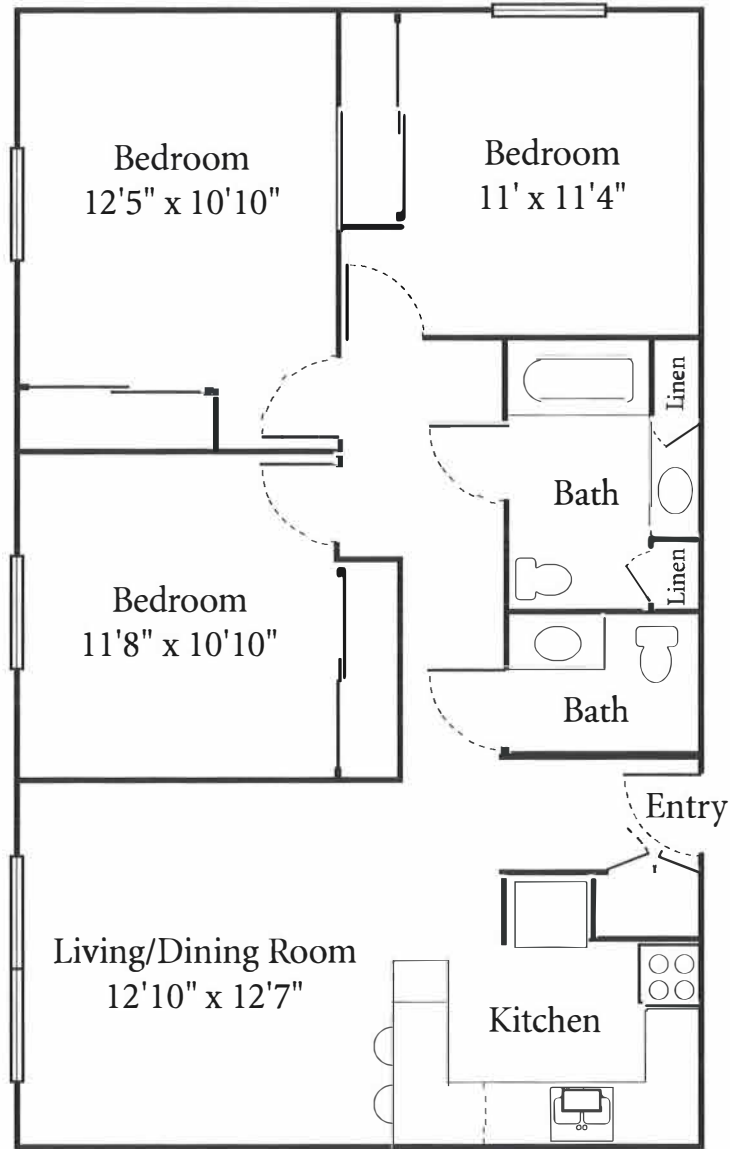

ROBIN RUN VILLAGE

SENIOR LIVING

FIR

Three Bedroom, Two Bath Apartment

1001 Sq. Ft.

***Starting at \$3,100**

ROBIN RUN VILLAGE

SENIOR LIVING

ASH

Two-Bedroom, Two Bath

918 Sq. Ft.

***Starting at \$3,100**

ROBIN RUN VILLAGE

SENIOR LIVING

GINGER TREE

Two-Bedroom, Two Bath

918 Sq. Ft.

***Starting at \$2,700**

ROBIN RUN VILLAGE

SENIOR LIVING

BEECH

Two-Bedroom, One Bath

801 Sq. Ft.

***Starting at \$2,600**

***Starting at \$1,500**

ROBIN RUN VILLAGE

SENIOR LIVING

Apartment 397-399

Two bedroom, Two bath Apartment

973 Sq. Ft.