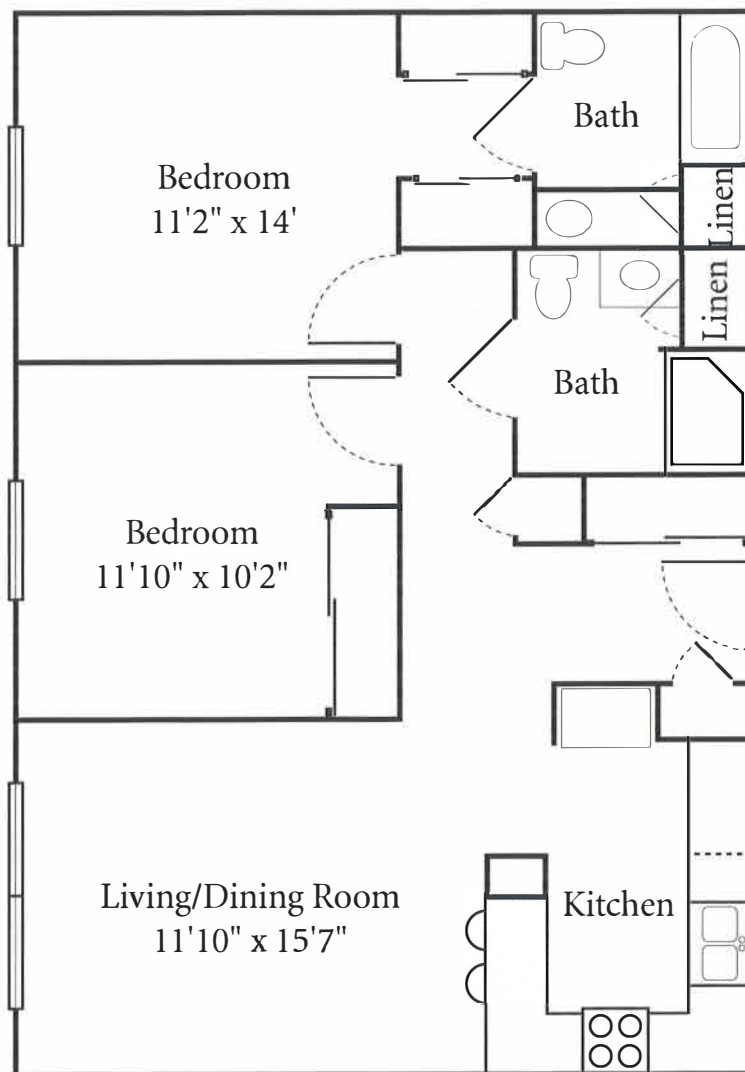

ROBIN RUN VILLAGE

SENIOR LIVING

FIR

Three Bedroom, Two Bath Apartment

1001 Sq. Ft.

***Starting at \$3,100**

ROBIN RUN VILLAGE

SENIOR LIVING

ASH

Two-Bedroom, Two Bath

918 Sq. Ft.

***Starting at \$3,100**

ROBIN RUN VILLAGE

SENIOR LIVING

GINGER TREE

Two-Bedroom, Two Bath

918 Sq. Ft.

***Starting at \$2,700**

ROBIN RUN VILLAGE

SENIOR LIVING

BEECH

Two-Bedroom, One Bath

801 Sq. Ft.

***Starting at \$2,600**

***Starting at \$1,500**

ROBIN RUN VILLAGE

SENIOR LIVING

Apartment 397-399

Two bedroom, Two bath Apartment

973 Sq. Ft.