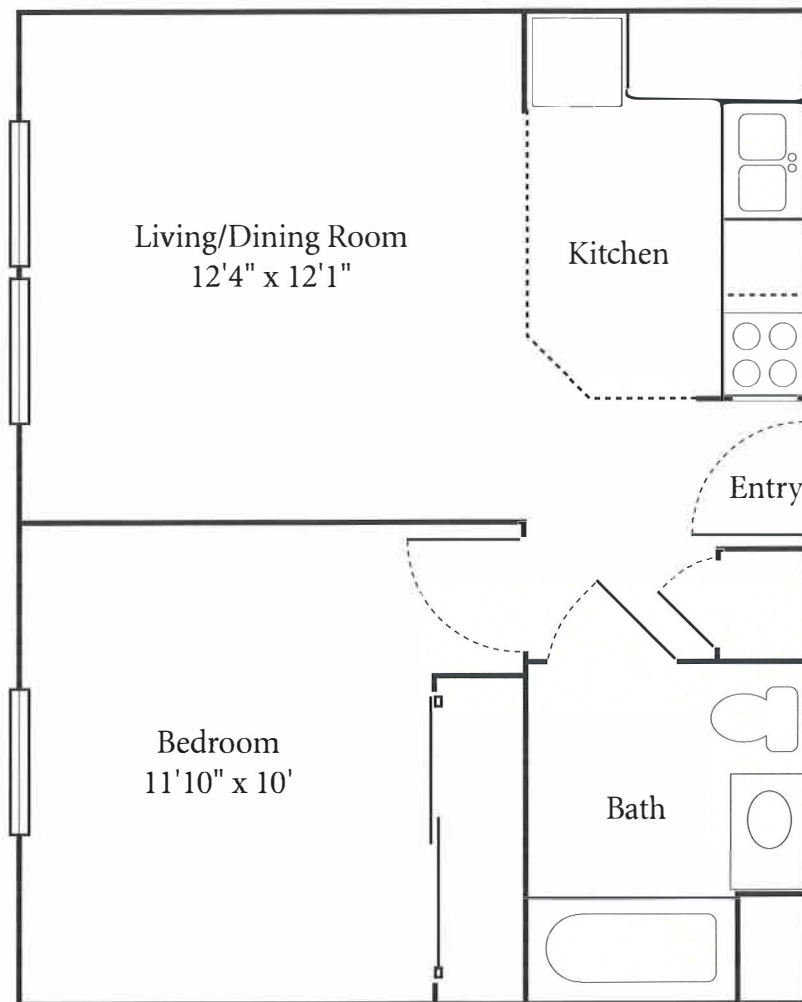

918 Sq. Ft.

***Starting at \$2,700**

ROBIN RUN VILLAGE

SENIOR LIVING

BEECH

Two-Bedroom, One Bath

801 Sq. Ft.

***Starting at \$2,600**

ROBIN RUN VILLAGE

SENIOR LIVING

CHESTNUT

One-Bedroom, One Bath

601 Sq. Ft.

*Starting at \$2,200

ROBIN RUN VILLAGE

SENIOR LIVING

DOGWOOD

One Bedroom, One Bath Apartment

484 Sq. Ft.

***Starting at \$1,800**

ROBIN RUN VILLAGE

SENIOR LIVING

ELM

Studio: 384 Sq. Ft.

***Starting at \$1,500**

ROBIN RUN VILLAGE

SENIOR LIVING

Apartment 397-399

Two bedroom, Two bath Apartment

973 Sq. Ft.