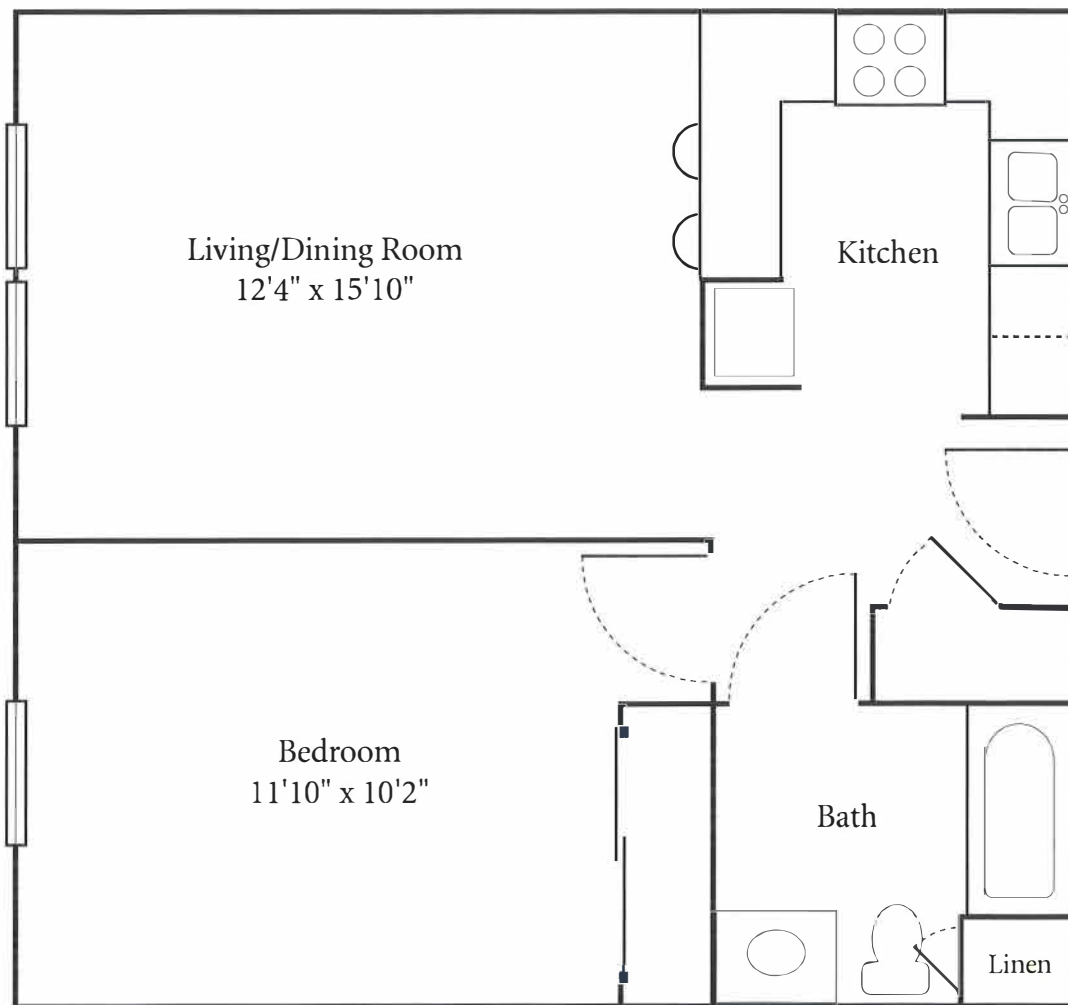

918 Sq. Ft.

***Starting at \$2,700**

ROBIN RUN VILLAGE

SENIOR LIVING

BEECH

Two-Bedroom, One Bath

801 Sq. Ft.

***Starting at \$2,600**

ROBIN RUN VILLAGE

SENIOR LIVING

CHESTNUT

One-Bedroom, One Bath

601 Sq. Ft.

*Starting at \$2,200

ROBIN RUN VILLAGE

SENIOR LIVING

DOGWOOD

One Bedroom, One Bath Apartment

484 Sq. Ft.

***Starting at \$1,800**

ROBIN RUN VILLAGE

SENIOR LIVING

ELM

Studio: 384 Sq. Ft.

***Starting at \$1,500**

ROBIN RUN VILLAGE

SENIOR LIVING

Apartment 397-399

Two bedroom, Two bath Apartment

973 Sq. Ft.