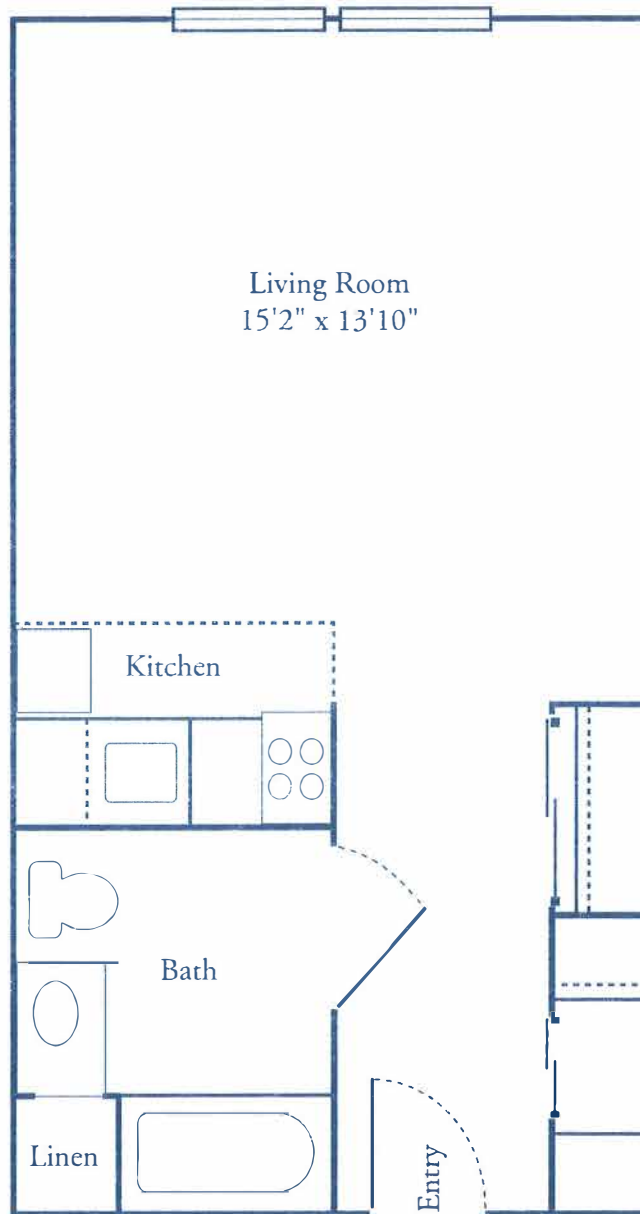

ROBIN RUN VILLAGE

SENIOR LIVING

FIR

Three Bedroom, Two Bath Apartment

1001 Sq. Ft.

***Starting at \$3,100**

ROBIN RUN VILLAGE

SENIOR LIVING

ROBIN RUN VILLAGE

SENIOR LIVING

CHESTNUT

One-Bedroom, One Bath

601 Sq. Ft.

*Starting at \$2,200

ROBIN RUN VILLAGE

SENIOR LIVING

DOGWOOD

One Bedroom, One Bath Apartment

484 Sq. Ft.

***Starting at \$1,800**

ROBIN RUN VILLAGE

SENIOR LIVING

ELM

Studio: 384 Sq. Ft.

***Starting at \$1,500**

ROBIN RUN VILLAGE

SENIOR LIVING

Apartment 397-399

Two bedroom, Two bath Apartment

973 Sq. Ft.